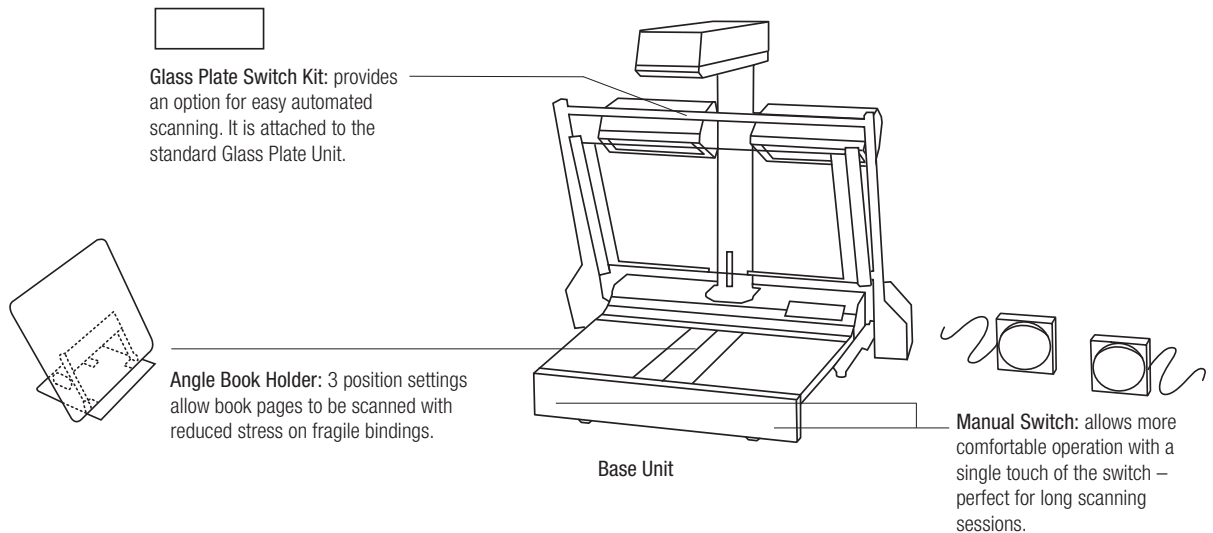

DESCRIPTION:

	ITEM NO.	DESCRIPTION	NOTES	
BASE UNIT:	PS5000C MKII	7119415	Full Color Book Scanner	Includes Book Cradle, Glass Plate Unit, USB Cable, White Balance Chart, Power Cable, Twain Driver, Manual
ACCESSORIES:	ANGLE BOOK HOLDER:	7133017901	Angle Book Holder	Provides 3 settings for enhanced book spine support
	MANUAL SWITCH:	7119018101	Manual Switch	Initiates the scanning with one touch
	GLASS PLATE SWITCH KIT:	7119018301	Glass Plate Switch Kit	Provides an automated scan option

KONICA MINOLTA

KONICA MINOLTA
BUSINESS SOLUTIONS U.S.A., INC.

100 Williams Drive
Ramsey, NJ 07446

www.CountOnKonicaMinolta.com
www.kmbs.konicaminolta.us

© 2010 KONICA MINOLTA BUSINESS SOLUTIONS U.S.A., INC. All rights reserved. Reproduction in whole or in part without written permission is prohibited. Konica Minolta is a trademark of KONICA MINOLTA HOLDINGS, INC. All other brands and product names are registered trademarks or trademarks of their respective owners. Design & specifications are subject to change without notice. Konica Minolta fully encourages compliance with U.S. statutory law that prohibits the copying of certain documents under certain circumstances. For instance, copyrighted material cannot be copied unless permission from the copyright owner has been obtained or the copying falls within the "fair use" or library reproduction rights provision of the copyright law. Further information on these provisions can be obtained from the Copyright Office, Library of Congress, Washington, D.C. 20559 (request circular R21).

COUNT ON KONICA MINOLTA

Item #: PS5000CMKIISS

1/10