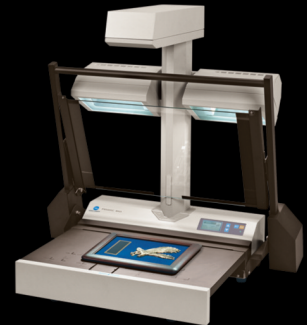

KONICA MINOLTA

Scan, save, share and print in brilliant color.

COUNT ON KONICA MINOLTA
PS7000C MKII/PS5000C MKII
Full Color Digital Book Scanners

BRINGING INFORMATION INTO THE DIGITAL ERA IS ONE OF THE THINGS KONICA MINOLTA DOES BEST – AND WITH THESE TWO HIGH-PERFORMANCE COLOR SCANNERS, YOU CAN COUNT ON GREATER SPEED, ACCURACY AND CONVENIENCE IN SCANNING AND PRINTING. THE PS7000C MKII AND PS5000C MKII ARE PERFECT FOR BOUND VOLUMES AND OVERSIZED ORIGINALS, FRAGILE ARCHIVAL MATERIALS, LEDGERS, ARTWORK, MAPS, MAGAZINES AND NEWSPAPER PAGES, SHEET MUSIC, EVEN 3-D OBJECTS. ALONG WITH GREAT FEATURES LIKE FACE-UP SCANNING, SIMPLE CONTROLS AND AUTOMATIC IMAGE CORRECTION, BOTH SCANNERS OFFER IMPROVED FINE-LINE REPRODUCTION AND EVENLY BALANCED IMAGE DENSITY TO BRING OUT THE FULL-COLOR QUALITY AND LEGIBILITY OF ALL YOUR MATERIALS. YOU CAN PRINT TO ANY NETWORKED MFP OR PRINTER – AND YOU’LL HAVE POWERFUL IMAGE DIVA SOFTWARE, BUILT-IN SUPPORT FOR ICC PROFILES, AND SEAMLESS FUNCTIONALITY IN NEW WINDOWS® 7 OR LEGACY WINDOWS ENVIRONMENTS TO MAKE EVERY APPLICATION MORE PRODUCTIVE.

PS5000C MKII:
perfect for books and 2-page color spreads up to 11" x 17" – with face-up scanning to protect bindings and fragile originals.

PS7000C MKII:
an ideal scanning solution for large-size originals up to 18" x 24", with fast color scanning in approx. 7 seconds.